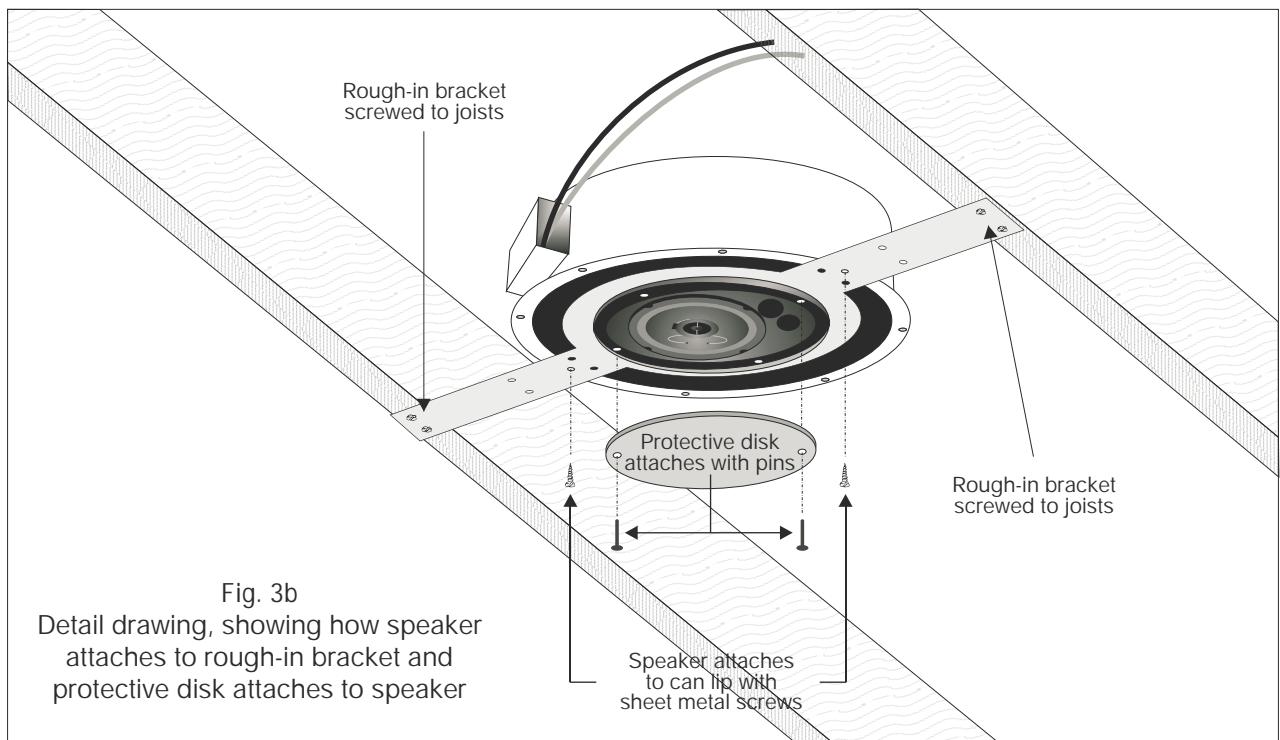

Fig. 3
Use of rough-in bracket to mount GCS series speaker

NOTE: Global speaker not suitable for 12" on-center.